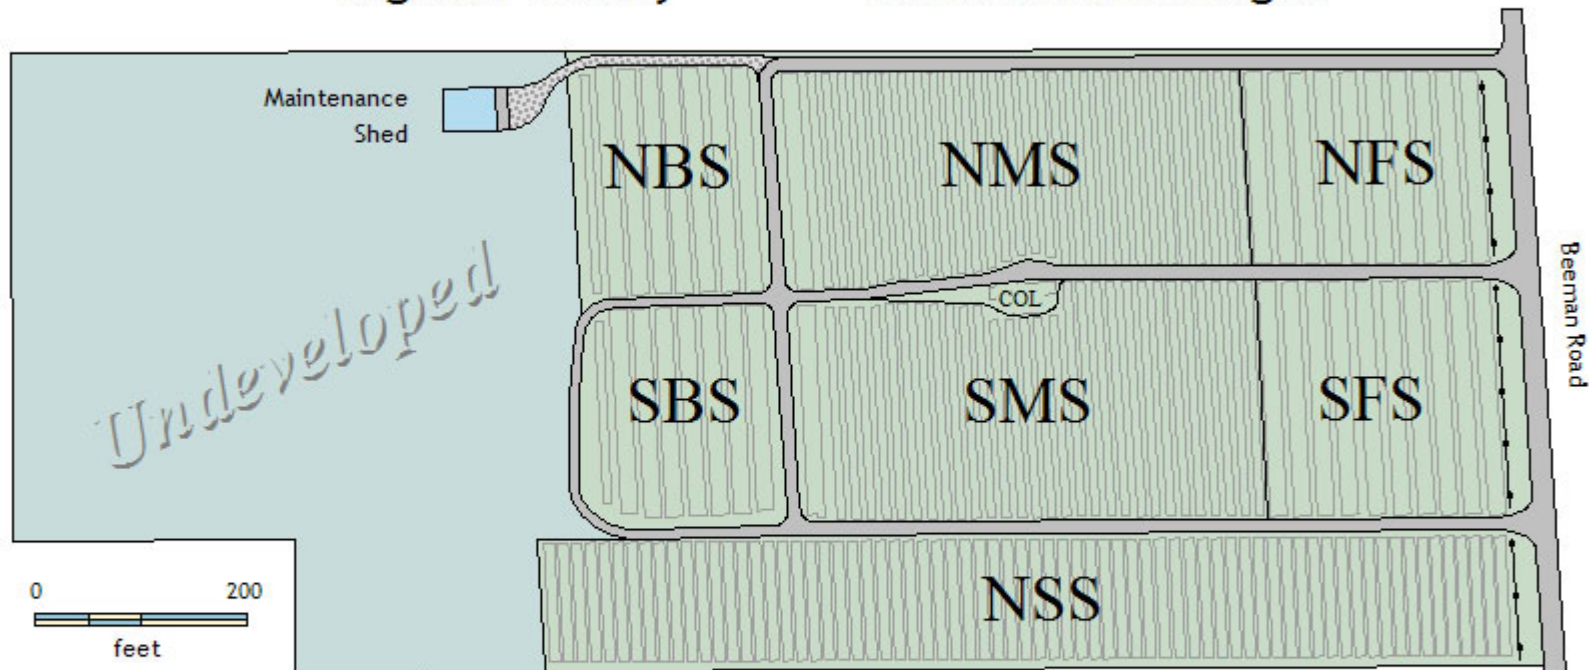

# Summit Cemetery

Ingham County - Williamston Michigan

Mapping Services by LegacyMark LLC - 284 Overhill Drive Chambersburg PA 17202 - 800-444-9260

Notes: Click on a section to view the details.  
When viewing the details click on the nearby  
areas to move your view to that nearby area.