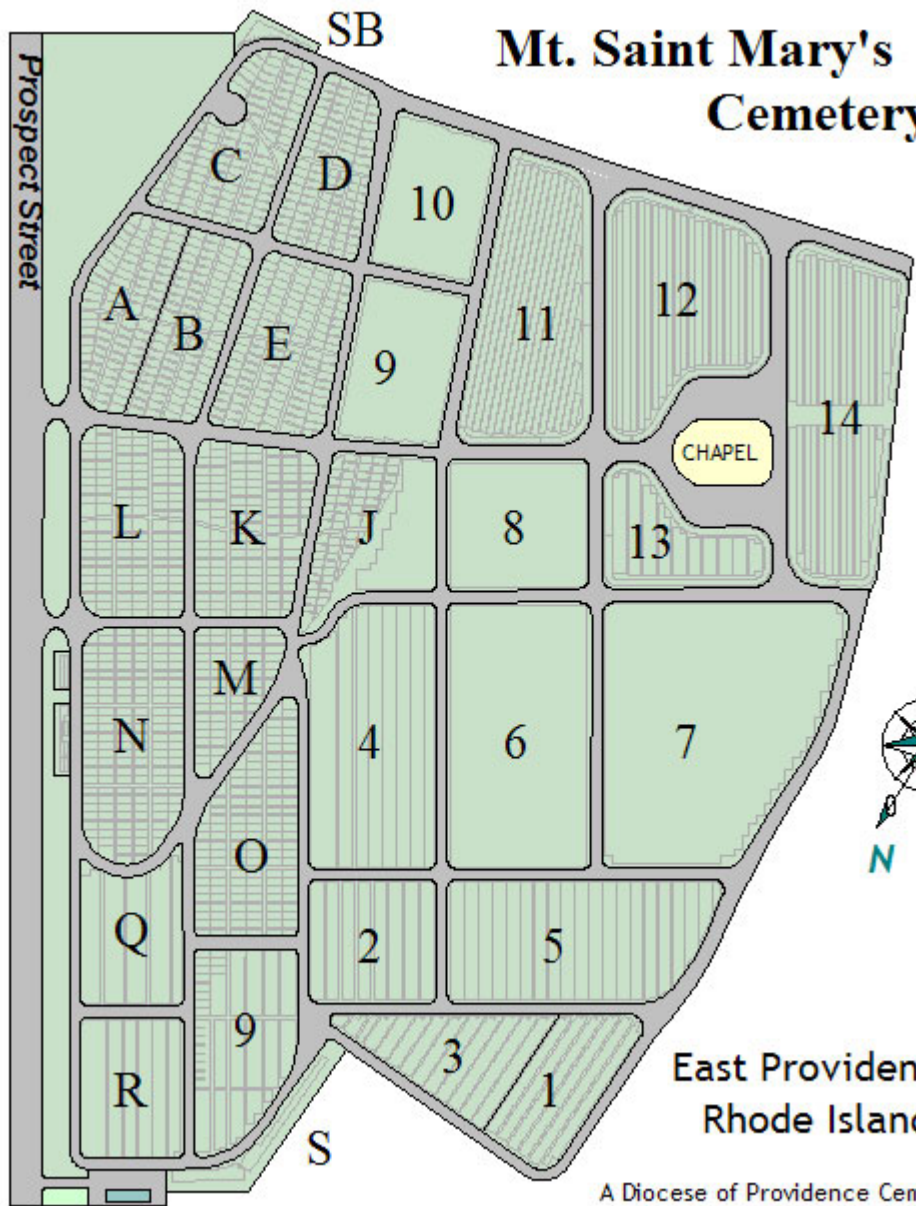

Mt. Saint Mary's Cemetery

SB1
BL

East Providence
Rhode Island

A Diocese of Providence Cemetery

OFFICE